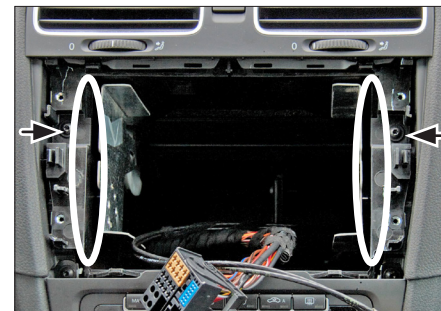

Hexagonal Bar
AF43,6

VW Eos
VW Scirocco

fix sliders (a) with glue

All installation work must be performed by a qualified professional installer only.
The manufacturer / dealer is not liable for any kind of incidental or indirect damages.

1. Unclip and remove OEM panel

2. Remove 4 screws of OEM head unit

3. Remove OEM head unit

4. Put mounting frames in dash board.
Golf VI only: Release screws on top (see arrows) in order to clear space for Alpine INE-W928R
If necessary: Cut away plastic to clear space for Alpine INE-W928R