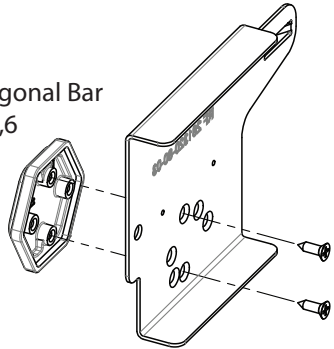

Put dome of facia plate exactly over the holes of mounting frames (see arrow)

Fix facia plate with 4 screws

8. Place OEM panel over facia plate to finish installation.

Installation Manual INE-W928R Kit

colour: black

Compatible with these Alpine navigation devices

INE-W928R

- | | |
|------------------------------|---|
| • (1) facia plate | • (4) hexagonal bar (AF43,6) / (AF37,2) |
| • (2) mounting bracket right | • (5) slider |
| • (3) mounting bracket left | • (6) countersunk flat head tapping screw |

Hexagonal Bar

standard unit position :
screw position I

alternative unit position :
screw position II

Hexagonal Bar
AF43,6

5.

VW Golf V
VW Golf VI
VW Jetta V
VW Jetta VI
VW Passat

Hexagonal Bar
AF37,2

VW Polo 6R