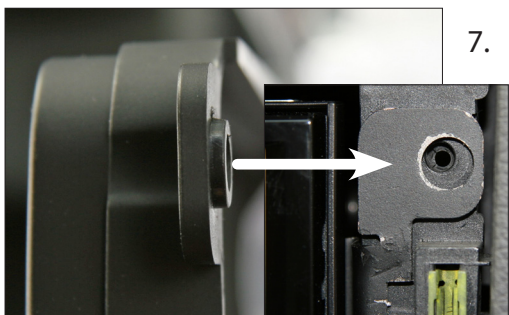

5. **If necessary** : Rasp hexagonal pocket to AF44 in order to use hexagonal bar AF43,6

6. Connect all required circuit points
Push Alpine INE-W928R into dash board.

Golf VI only: Fix screws on top

7. Place facia plate

Put dome of facia plate exactly over the holes of mounting frames (see arrow)

Fix facia plate with 4 screws

8. Place OEM panel over facia plate to finish installation.

Installation Manual INE-W928R Kit

colour: black