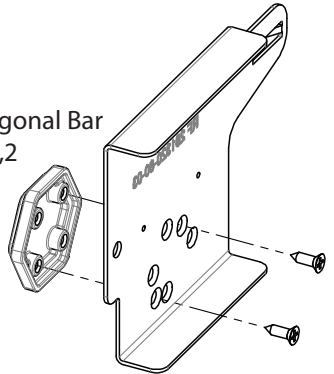

Compatible with these Alpine navigation devices

INE-W928R

- | | |
|------------------------------|---|
| • (1) facia plate | • (4) hexagonal bar (AF43,6) / (AF37,2) |
| • (2) mounting bracket right | • (5) slider |
| • (3) mounting bracket left | • (6) countersunk flat head tapping screw |

Hexagonal Bar

standard unit position :
screw position I

alternative unit position :
screw position II

Hexagonal Bar
AF43,6

5.

VW Golf V
VW Golf VI
VW Jetta V
VW Jetta VI
VW Passat

Hexagonal Bar
AF37,2

VW Polo 6R

Hexagonal Bar
AF43,6

VW Eos
VW Scirocco

fix sliders (a) with glue

All installation work must be performed by a qualified professional installer only.
The manufacturer / dealer is not liable for any kind of incidental or indirect damages.