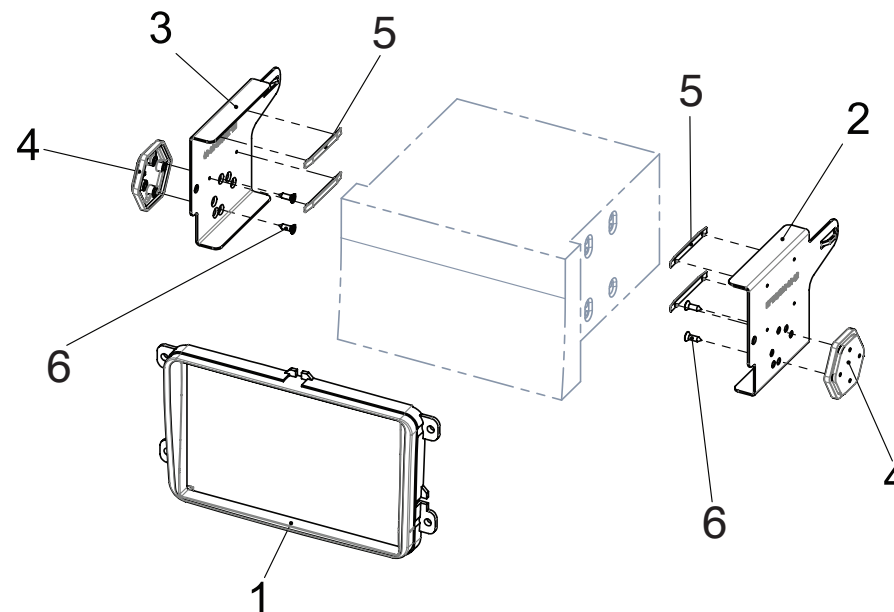

5. **If necessary** : Rasp hexagonal pocket to AF44 in order to use hexagonal bar AF43,6

6. Connect all required circuit points
Push Alpine INE-W928R into dash board.

Golf VI only: Fix screws on top

7. Place facia plate

Put dome of facia plate exactly over the holes of mounting frames (see arrow)

Fix facia plate with 4 screws

8. Place OEM panel over facia plate to finish installation.

Installation Manual INE-W928R Kit

colour: black

Compatible with these Alpine navigation devices

INE-W928R

- | | |
|------------------------------|---|
| • (1) facia plate | • (4) hexagonal bar (AF43,6) / (AF37,2) |
| • (2) mounting bracket right | • (5) slider |
| • (3) mounting bracket left | • (6) countersunk flat head tapping screw |