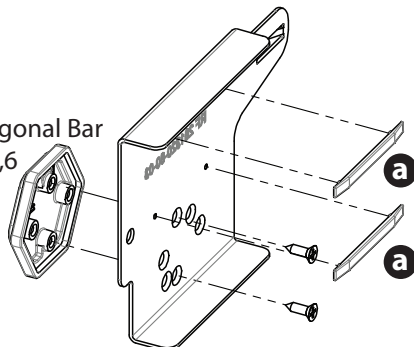

Compatible with these Alpine navigation devices

INE-W928R

- | | |
|------------------------------|---|
| • (1) facia plate | • (4) hexagonal bar (AF43,6) / (AF37,2) |
| • (2) mounting bracket right | • (5) slider |
| • (3) mounting bracket left | • (6) countersunk flat head tapping screw |

Hexagonal Bar

standard unit position :
screw position I

alternative unit position :
screw position II

Hexagonal Bar
AF43,6

5.

VW Golf V
VW Golf VI
VW Jetta V
VW Jetta VI
VW Passat

Hexagonal Bar
AF37,2

VW Polo 6R

Hexagonal Bar
AF43,6

VW Eos
VW Scirocco

fix sliders (a) with glue

All installation work must be performed by a qualified professional installer only.
The manufacturer / dealer is not liable for any kind of incidental or indirect damages.