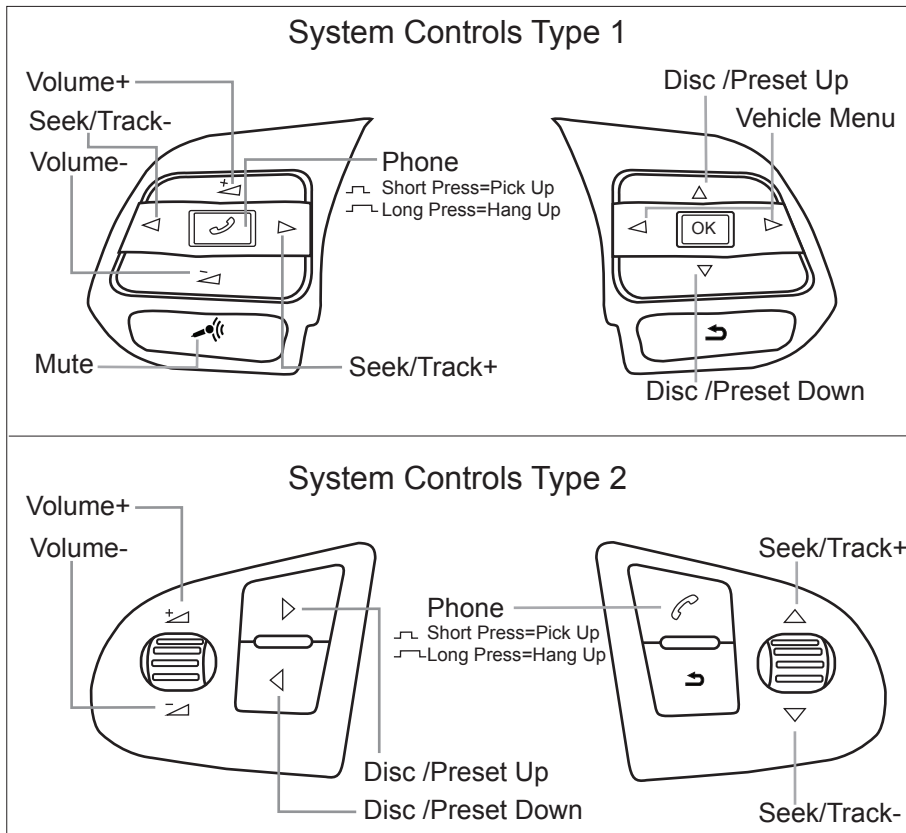

Before:

After:

Make	Model	Model code	Year
Volkswagen	Amarok	2H	2010→
Volkswagen	Beetle	5C	2011→
Volkswagen	Caddy	2K	2010→
Volkswagen	CC	3CC	2012→
Volkswagen	EOS	1F	2009→
Volkswagen	Golf VI	1K	2009→2014
Volkswagen	Passat B7	36	2010→
Volkswagen	Passat CC	35	2008→2012
Volkswagen	Polo	6R	2009→
Volkswagen	Scirocco III	13	2009→
Volkswagen	Sharan	7M	2010→
Volkswagen	Tiguan	5N	2010→
Volkswagen	Touran	1T	2010→
Volkswagen	T5 facelift	7H	2010→
Seat	Alhambra MK2	7N	2010→
Seat	Leon MK2	1P	2009→2012
Seat	Toledo	KG	2013→
Skoda	Fabia MK2	54	2012→
Skoda	Octavia MK2	1Z	2009→2013
Skoda	Roomster	5J	2012→
Skoda	Rapid	NH	2012→
Skoda	Superb MK2	3T	2008→
Skoda	Yeti	5L	2009→