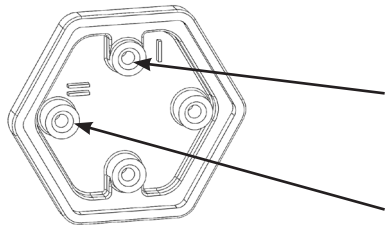

5. **If necessary** : Rasp hexagonal pocket to AF44 in order to use hexagonal bar AF43,6

6. Connect all required circuit points
Push Alpine INE-W928R into dash board.

Golf VI only: Fix screws on top

7. Place facia plate

Put dome of facia plate exactly over the holes of mounting frames (see arrow)

Fix facia plate with 4 screws

8. Place OEM panel over facia plate to finish installation.

Installation Manual INE-W928R Kit

colour: black

Compatible with these Alpine navigation devices

INE-W928R

- | | |
|------------------------------|---|
| • (1) facia plate | • (4) hexagonal bar (AF43,6) / (AF37,2) |
| • (2) mounting bracket right | • (5) slider |
| • (3) mounting bracket left | • (6) countersunk flat head tapping screw |