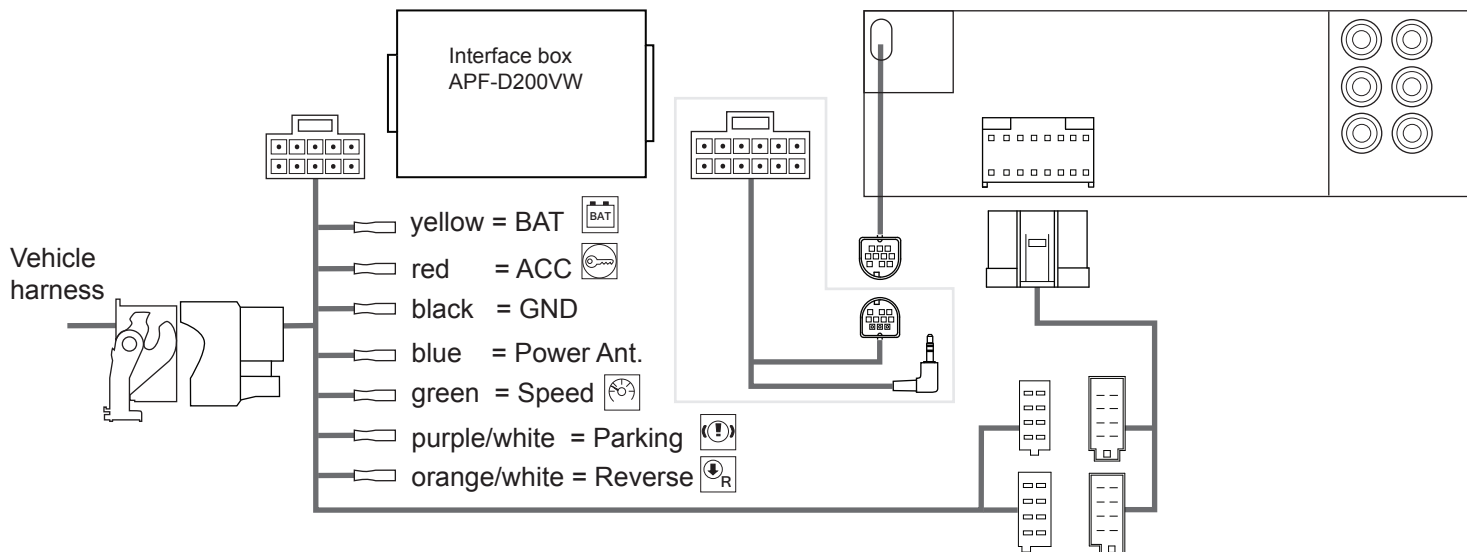

Hexagonal Bar
AF43,6

VW Eos
VW Scirocco

fix sliders (a) with glue

All installation work must be performed by a qualified professional installer only.
The manufacturer / dealer is not liable for any kind of incidental or indirect damages.

1. Unclip and remove OEM panel

2. Remove 4 screws of OEM head unit

3. Remove OEM head unit

4. Put mounting frames in dash board.
Golf VI only: Release screws on top (see arrows) in order to clear space for Alpine INE-W928R
If necessary: Cut away plastic to clear space for Alpine INE-W928R

Before:

After:

Make	Model	Model code	Year
Volkswagen	Amarok	2H	2010→
Volkswagen	Beetle	5C	2011→
Volkswagen	Caddy	2K	2010→
Volkswagen	CC	3CC	2012→
Volkswagen	EOS	1F	2009→
Volkswagen	Golf VI	1K	2009→2014
Volkswagen	Passat B7	36	2010→
Volkswagen	Passat CC	35	2008→2012
Volkswagen	Polo	6R	2009→
Volkswagen	Scirocco III	13	2009→
Volkswagen	Sharan	7M	2010→
Volkswagen	Tiguan	5N	2010→
Volkswagen	Touran	1T	2010→
Volkswagen	T5 facelift	7H	2010→
Seat	Alhambra MK2	7N	2010→
Seat	Leon MK2	1P	2009→2012
Seat	Toledo	KG	2013→
Skoda	Fabia MK2	54	2012→
Skoda	Octavia MK2	1Z	2009→2013
Skoda	Roomster	5J	2012→
Skoda	Rapid	NH	2012→
Skoda	Superb MK2	3T	2008→
Skoda	Yeti	5L	2009→