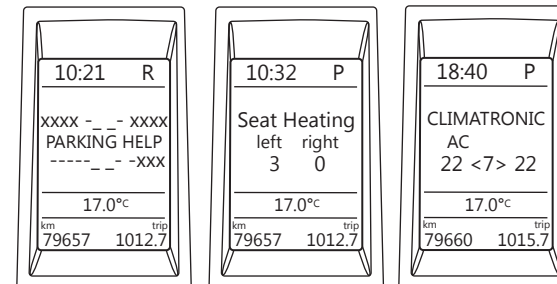

Before:

After:

Make	Model	Model code	Year
Volkswagen	Amarok	2H	2010→
Volkswagen	Beetle	5C	2011→
Volkswagen	Caddy	2K	2010→
Volkswagen	CC	3CC	2012→
Volkswagen	EOS	1F	2009→
Volkswagen	Golf VI	1K	2009→2014
Volkswagen	Passat B7	36	2010→
Volkswagen	Passat CC	35	2008→2012
Volkswagen	Polo	6R	2009→
Volkswagen	Scirocco III	13	2009→
Volkswagen	Sharan	7M	2010→
Volkswagen	Tiguan	5N	2010→
Volkswagen	Touran	1T	2010→
Volkswagen	T5 facelift	7H	2010→
Seat	Alhambra MK2	7N	2010→
Seat	Leon MK2	1P	2009→2012
Seat	Toledo	KG	2013→
Skoda	Fabia MK2	54	2012→
Skoda	Octavia MK2	1Z	2009→2013
Skoda	Roomster	5J	2012→
Skoda	Rapid	NH	2012→
Skoda	Superb MK2	3T	2008→
Skoda	Yeti	5L	2009→